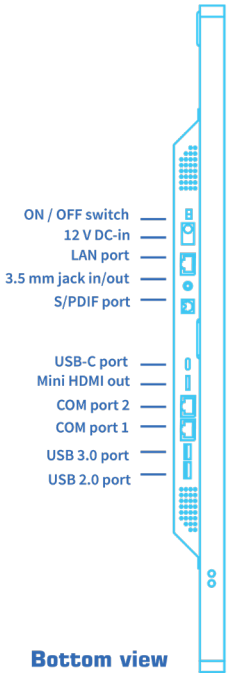

Optional Accessories

Please contact your account manager for accessories