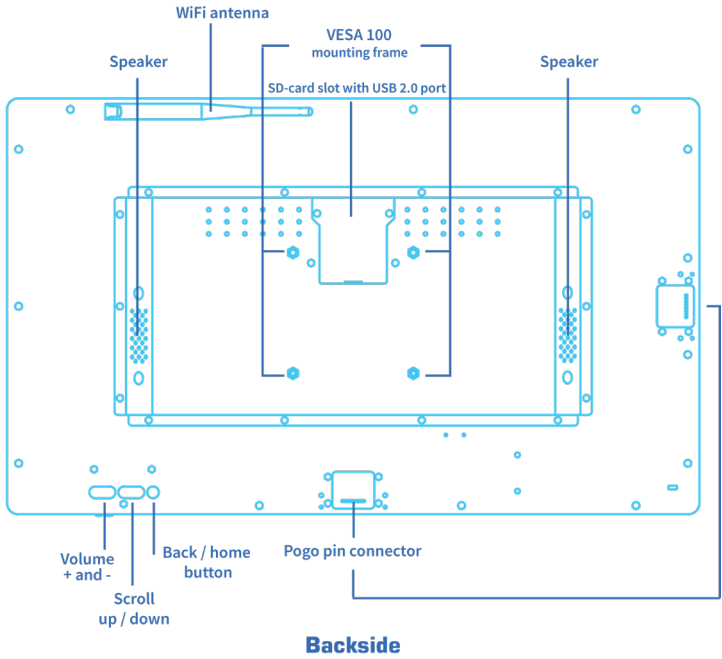

Enjoy a simplified installation process. The APPC-24X is easy to install with its VESA mounting frame. You will be up and running in no-time.

Unlock the full potential of the APPC-24X by pairing it with our pogo pin accessories. Available accessories include an NFC reader, Barcode scanner, Camera and LED module.

The APPC-24X comes with a new non-glare coating, contributing to a more comfortable viewing experience by reducing reflections, enhancing visibility and diminishing eye strain.

APPC-24X (R23-7001)

Article code: 5024200

I/O Overview

Optional Accessories

Please contact your account manager for accessories

* Compatible with all ProDVX VESA 75 stands, mounts & brackets.

APPC-24X (R23-7001)

Article code: 5024200

Product Specifications