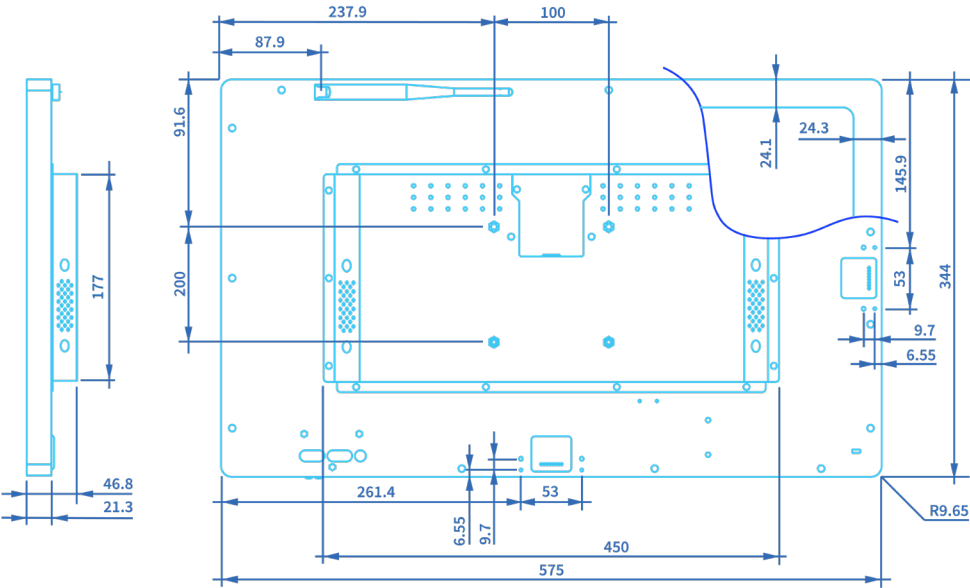

APPC-24X (R23-7001)

Article code: 5024200

Technical Drawing

Sustainability

At ProDVX we are committed to doing our part when it comes to the environment. Our products are designed to have the lowest possible impact on the environment, from inception to product retirement. We also strive to operate our offices and warehouse in a carbon-neutral manner. Our aim is to lead the way in conducting responsible business in the digital signage hardware industry.

I/O Overview