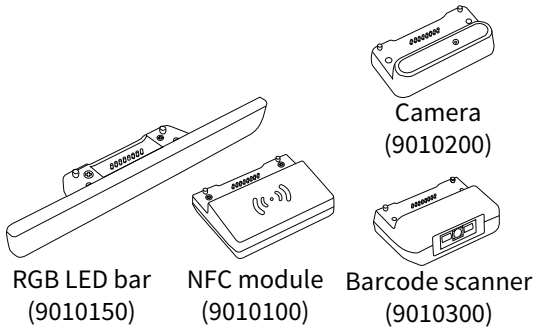

I/O Overview

Optional Accessories

Please contact your account manager for accessories

* Compatible with all ProDVX VESA 75 stands, mounts & brackets.

APPC-24X (R23-7001)

Article code: 5024200

Product Specifications