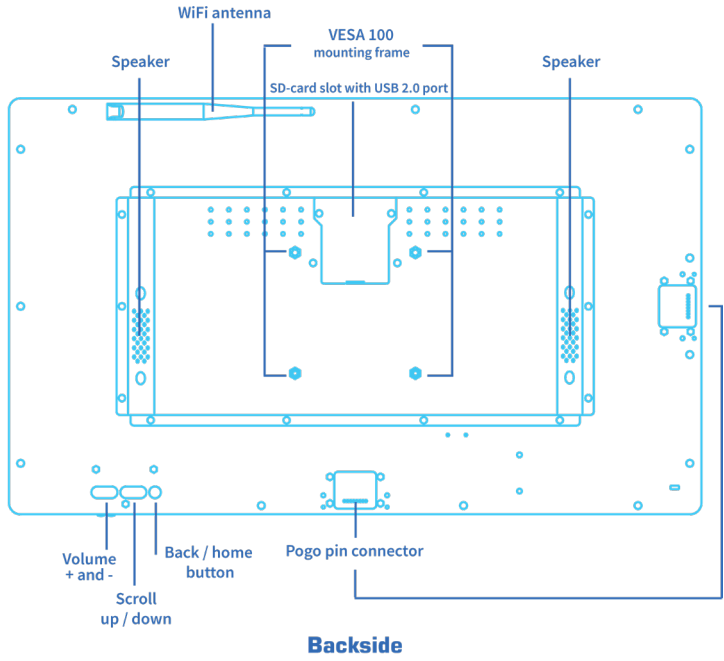

Optional Accessories

Please contact your account manager for accessories