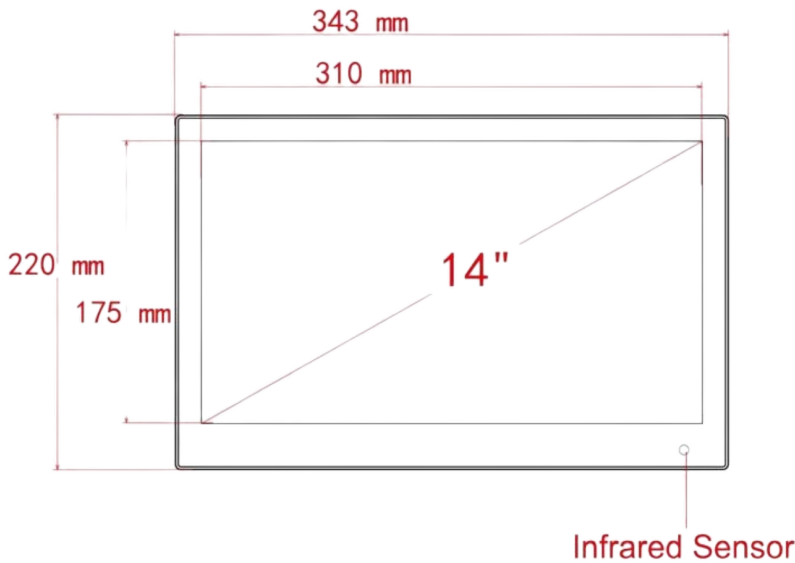

Technical & I/O Drawings

Sustainability

At ProDVX we are committed to doing our part when it comes to the environment. Our products are designed to have the lowest possible impact on the environment, from inception to product retirement. We also strive to operate our offices and warehouse in a carbon-neutral manner. Our aim is to lead the way in conducting responsible business in the digital signage hardware industry.