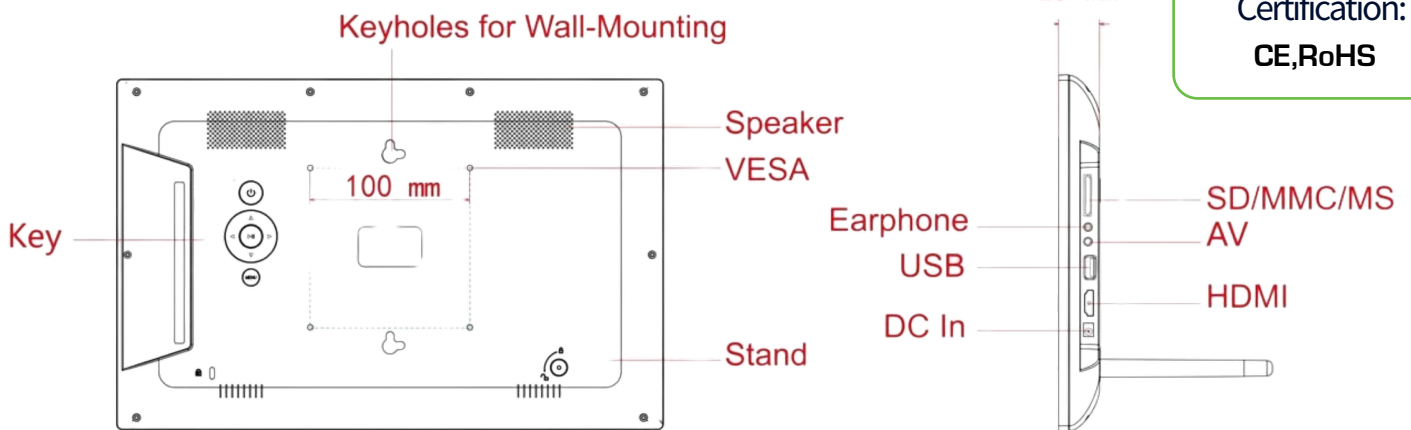

Product Specifications

LCD	1920x1080xRGB@60Hz
Type	TFT LCD IPS
Size	14
Contrast	700 to 1
Viewing Angle	H160 / V160
Backlight	Edge-LED backlight
BLU	300 cd/m2
Size	343 x 220 x 25 mm
Weight	1000 g
Material	ABS+PC (Macrolon)
VESA	VESA 100
Color	Black
External storage	SD-Card Slot
HDMI-in	Yes, HDMI in
Clock batt.	CR1632
Power input	12 V / 1.5 A
Audio internal	2 x 2 W
Audio external	1x 3.5mm jack out
USB ports	1x USB 2.0 type A
Other ports	3.5 mm AV in
Power usage	11 Watt

Operating hrs	24h / 7d
MTBF	50 000h
Operating temp	0 ~ 40 degrees C
Storage temp	-10~55 degrees C
Humidity	10 ~ 90 % non-condensing
Warranty	2 years
Orientation	Landscape,Portrait
OSD language	Multi OSD language

Multimedia support

Image format	JPEG,BMP
Audio format	AAC,MP3
Video format	AVI,H.264,MKV,MOV,MPG,MPEG2, MPEG4,RM,RMVB,TS etc.